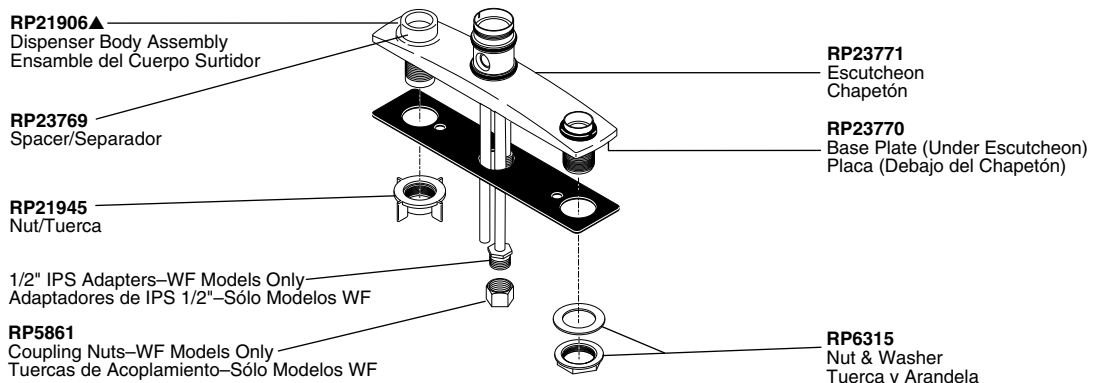

Model/Modelo 300-D Series

RP3614
Repair Kit
Herramientas para Reparaciones

RP1974
Wrench—Handle/Adjusting Ring
Llave—Manija/Anillo de Ajuste

RP21905▲
Head Assembly
Ensamble de la Cabeza

RP21908
Pump Assembly
Ensamble de la Bomba

RP30395
Vented Funnel
Embudo con Ventilador

RP31845
Soap/Lotion Extension Nut
(For 2 1/2" Max. Thick Decks)
Tuerca de Extensión para Jabón y Loción
(Para 2 1/2" max de grosor de bordes)

RP21904
Bottle
Botella

* Discontinued/Descontinuados