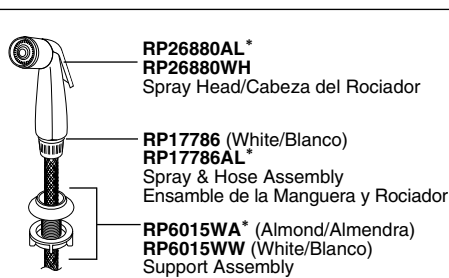

### Models/Modelos 100-D\* & 400-D Series

● **RP30396** (For HDF Models/Para Modelos HDF)  
Handle Limit Stop Kit/Juego de Herramientas para Tope del Límite de la Manija

▲ Designate proper finish suffix. Verify available finishes in Miscellaneous Parts Section. **Note:** Chrome models have no finish suffix. AL=Almond\*, WH=White.