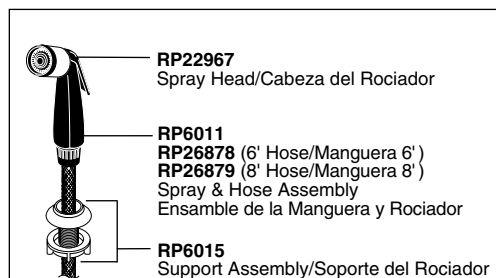

### Models/Modelos 100-D\* & 400-D Series

● **RP30396** (For HDF Models/Para Modelos HDF)  
Handle Limit Stop Kit/Juego de Herramientas para Tope del Límite de la Manija

▲ Designate proper finish suffix. Verify available finishes in Miscellaneous Parts Section. **Note:** Chrome models have no finish suffix. AL=Almond\*, WH=White.