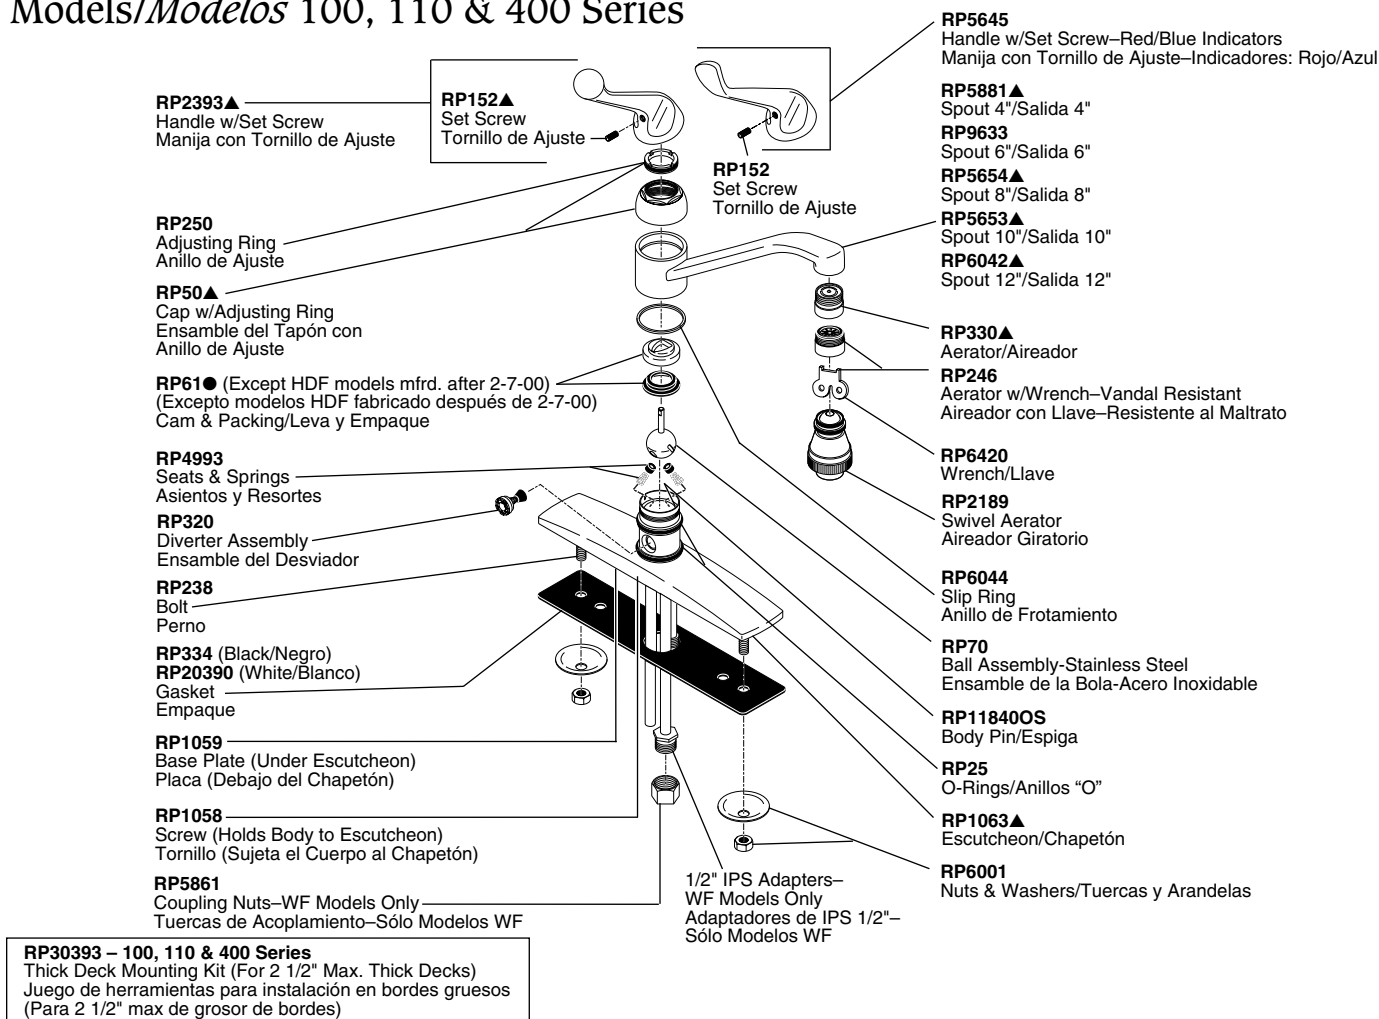

# Single Handle Kitchen Faucets

## Manija de Palanca para Fregaderos

### Models/Modelos 100-D\* & 400-D Series

● **RP30396** (For HDF Models/Para Modelos HDF)  
Handle Limit Stop Kit/Juego de Herramientas para Tope del Límite de la Manija

▲ Designate proper finish suffix. Verify available finishes in Miscellaneous Parts Section. **Note:** Chrome models have no finish suffix. AL=Almond\*, WH=White.

## Model/Modelo 300 Series